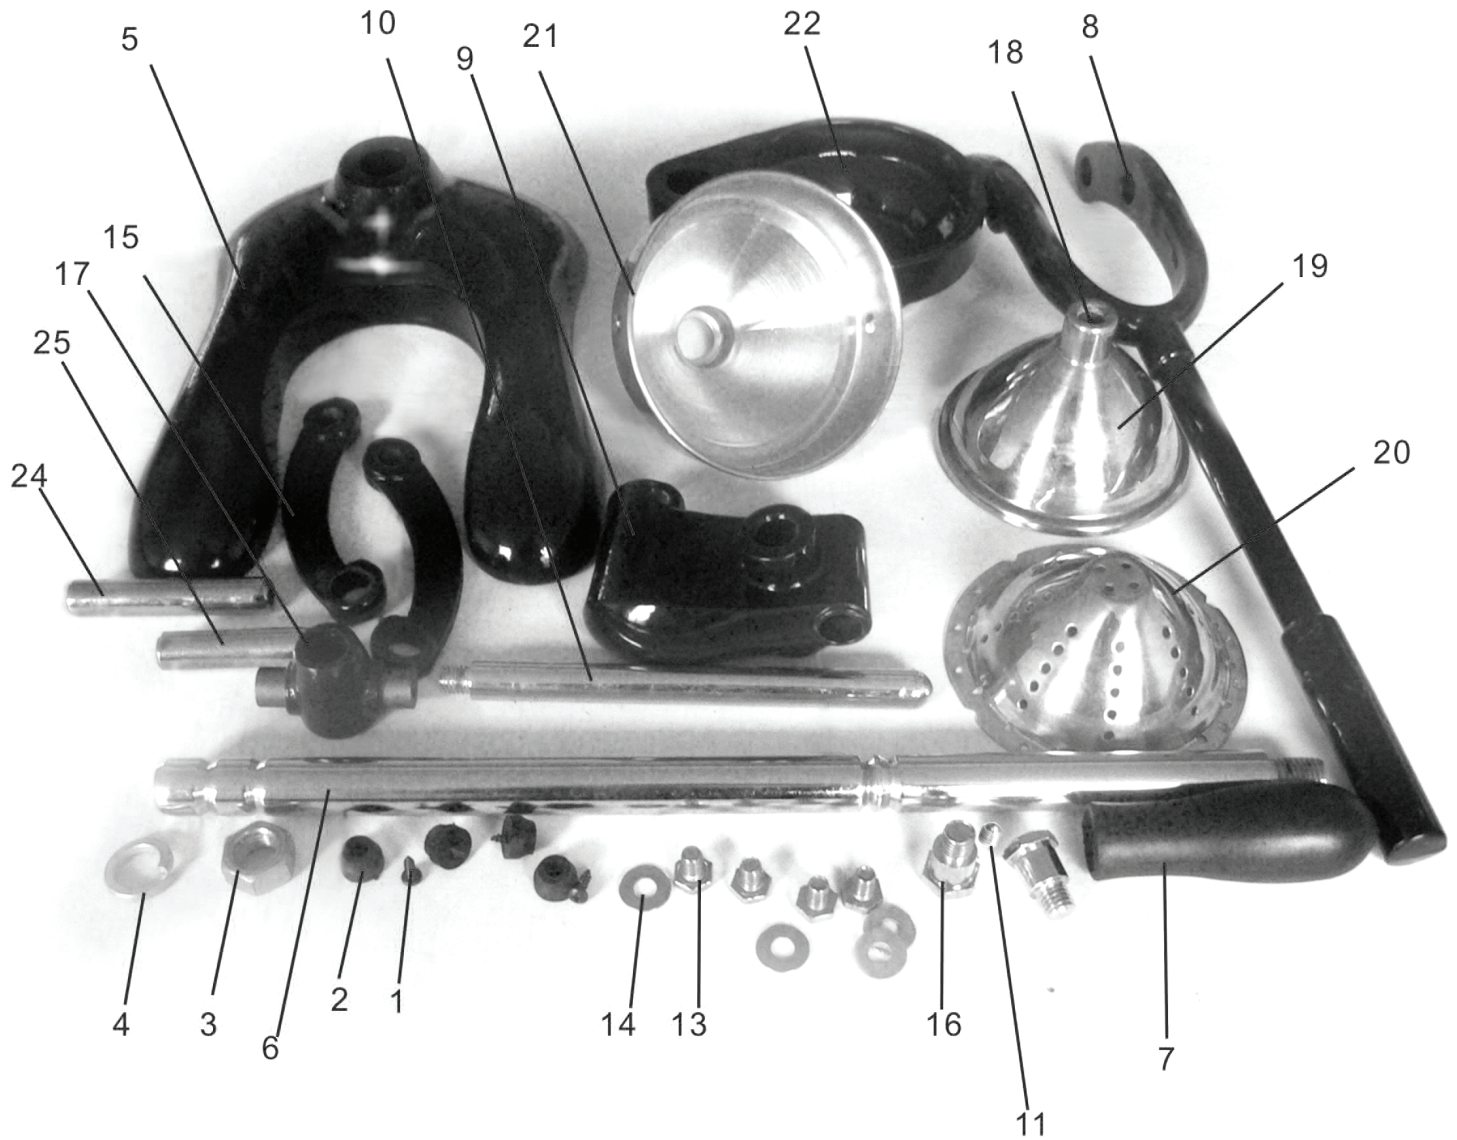

Parts Breakdown

Item 23575

Parts Breakdown

Item 23575

Item No.	Description	Position	Item No.	Description	Position	Item No.	Description	Position
76827	Screw M5x8 for 23575	1	76835	U Shape Elbow for 23575	9	76843	U Connector for 23575	17
76828	Rubber Foot for 23575	2	76836	Control Shaft for 23575	10	76844	Bolt on Cover for 23575	18
76829	Bolt M16 for 23575	3	76837	Tight Bolt M8x8 for 23575	11	76845	Top Cover for 23575	19
76830	Spring Washer 16 for 23575	4	76838	Bolt M8x12 for 23575	12	76846	Stainless Steel Mid Pan for 23575	20
76831	U Shape Base for 23575	5	76839	Stainless Steel Washer for 23575	13	76847	Stainless Steel Tray for 23575	21
76832	Long Shaft for 23575	6	76840	Short Shaft 15.8x83 for 23575	14	76848	U Tray for 23575	22
76833	Rubber Handle Case for 23575	7	76841	Bend Shaft for 23575	15	76849	Long Shaft for 23575	24
76834	U Shape Shaft for 23575	8	76842	Bolt for 23575	16	76850	Short Shaft for 23575	25